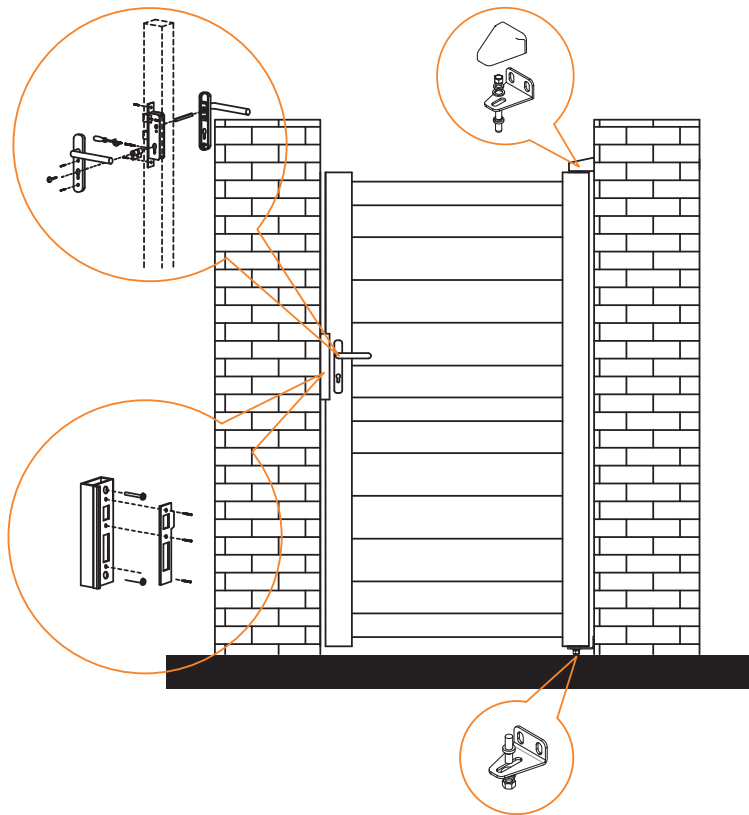

# ADJUSTABLE GAP INSTALLATION

**RMG001PG**

**RMG002PG**

**RMG003PG**

 <p><b>1x Wall Mounted Hinge (Top)</b></p>	 <p><b>1x Wall Mounted Hinge (Turned over for use as bottom hinge)</b></p>	 <p><b>Lock Keep</b></p>	 <p><b>Handle Set</b></p>
---	---	--	--