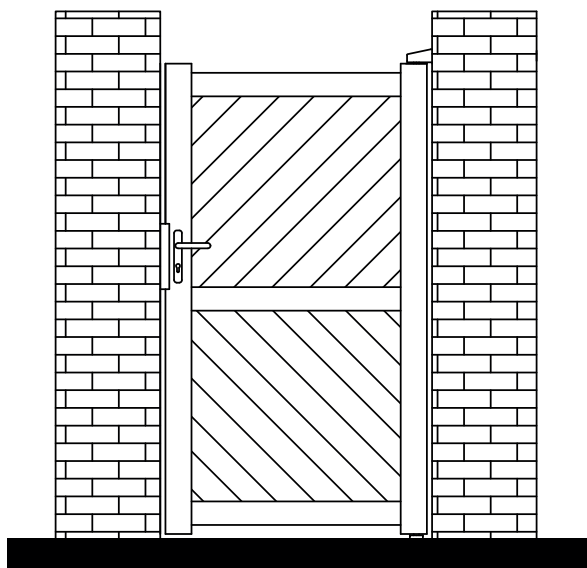

# FIXED GAP INSTALLATION

FLOOR MOUNTED – For use when fitting to posts

**RMG001PG**

**RMG002PG**

**RMG003PG**

<p><b>1x Wall Mounted Hinge (Top)</b></p>	<p><b>1x Floor Mounted Hinge (Bottom)</b></p>	<p><b>Lock Keep</b></p>	<p><b>Handle Set</b></p>