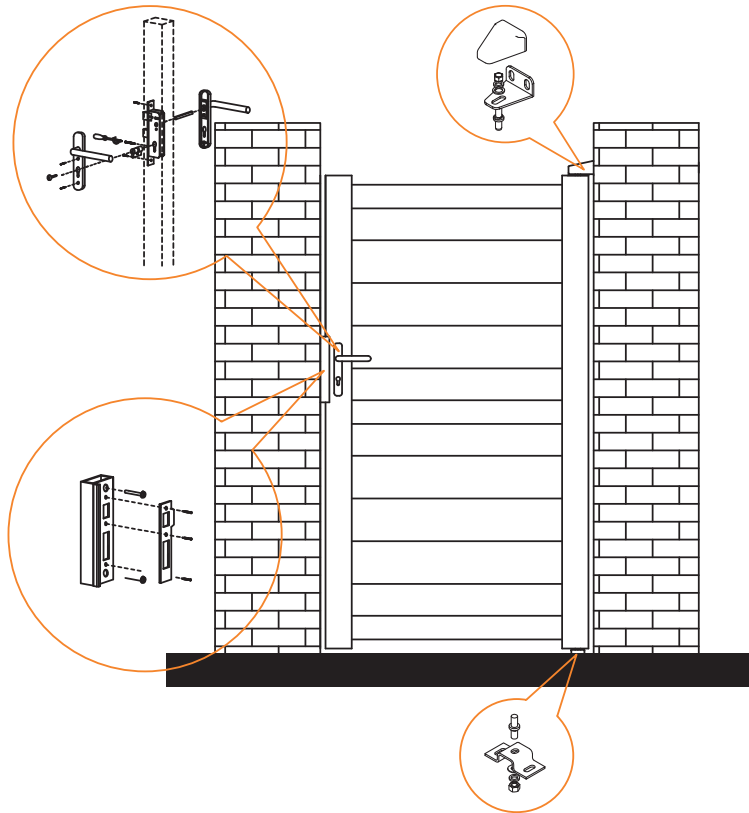

# FIXED GAP INSTALLATION

FLOOR MOUNTED – For use when fitting to posts

**RMG001PG**

**RMG002PG**

**RMG003PG**

<p><b>1x Wall Mounted Hinge (Top)</b></p>	<p><b>1x Floor Mounted Hinge (Bottom)</b></p>	<p><b>Lock Keep</b></p>	<p><b>Handle Set</b></p>