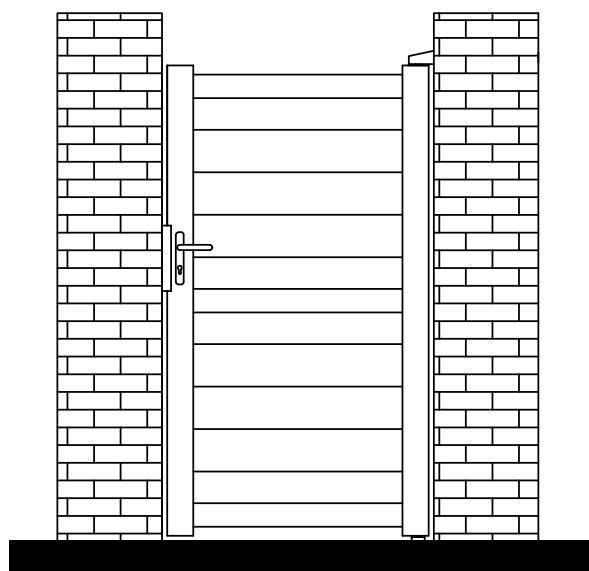

# FIXED GAP INSTALLATION

FLOOR MOUNTED – For use when fitting to posts

**RMG001PG**

**RMG002PG**

**RMG003PG**

<p><b>1x Wall Mounted Hinge (Top)</b></p>	<p><b>1x Floor Mounted Hinge (Bottom)</b></p>	<p><b>Lock Keep</b></p>	<p><b>Handle Set</b></p>