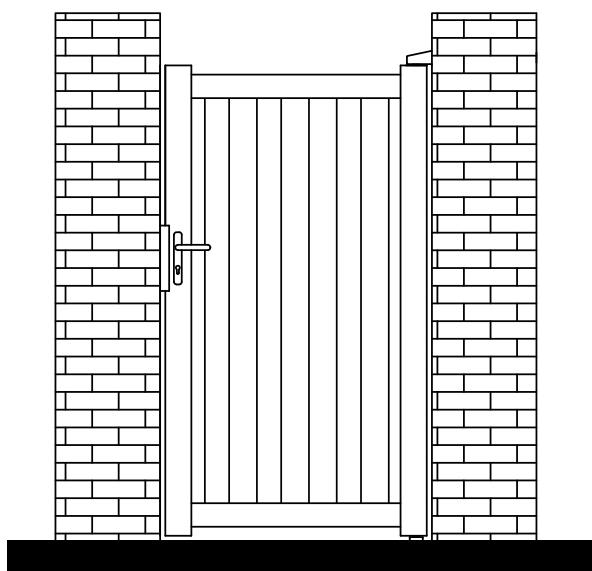

# FIXED GAP INSTALLATION

FLOOR MOUNTED – For use when fitting to posts

**RMG001PG**

**RMG002PG**

**RMG003PG**

<p><b>1x Wall Mounted Hinge (Top)</b></p>	<p><b>1x Floor Mounted Hinge (Bottom)</b></p>	<p><b>Lock Keep</b></p>	<p><b>Handle Set</b></p>